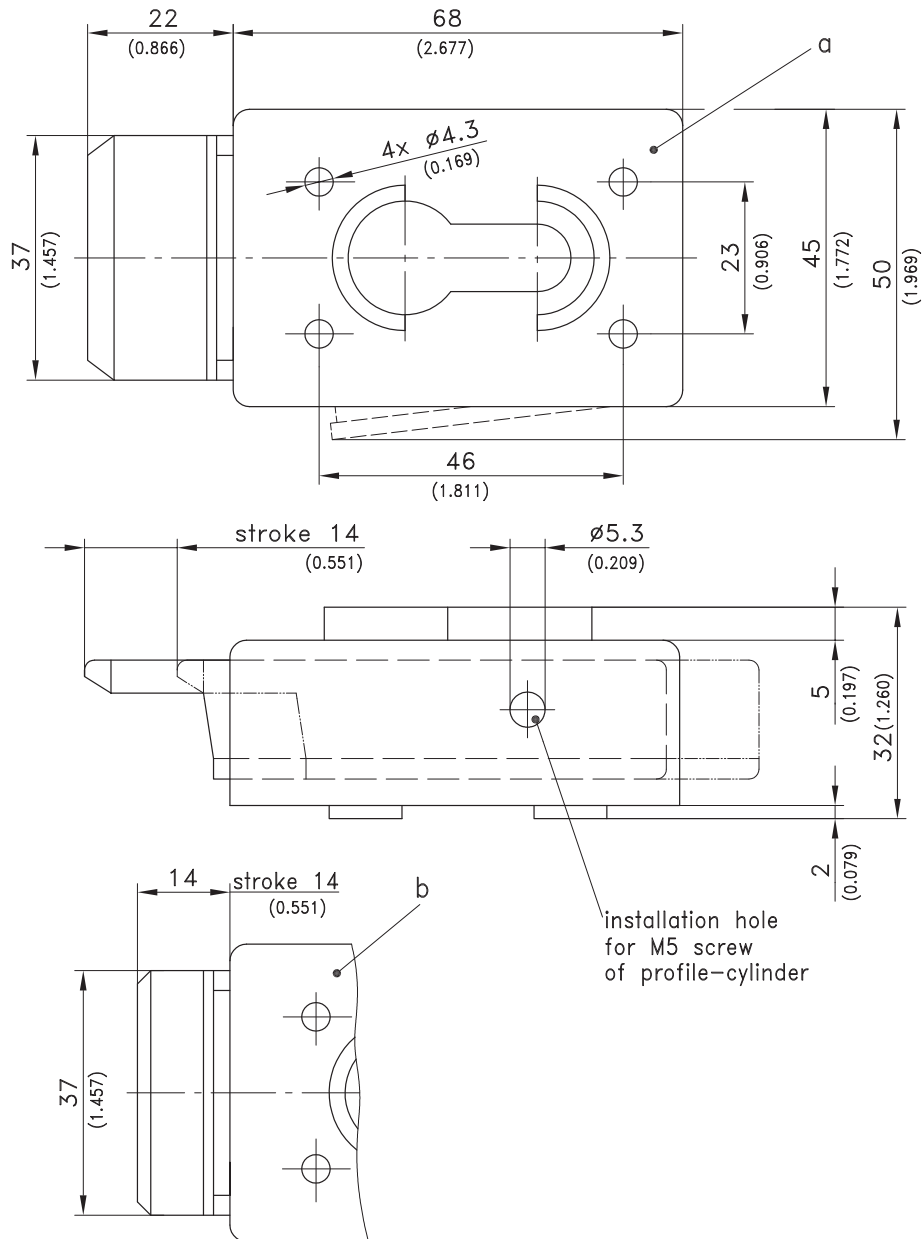

# 6-114 Bolt Lock

Tool or key operable

## Product Notes:

- Plastic bolt lock - Install with polyamide lock covers - see Product System 6-115
- Profile cylinder see Product System 2-140 A) and D)

## Material:

- Rod Latch, complete: POM Natural

Bolt Lock	Part No.
a) Bolt 22mm / stroke 14mm	228-9201
b) Bolt 14mm / stroke 14mm	228-9202