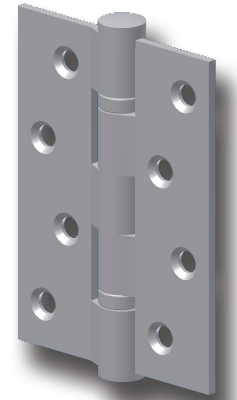

7-262 Hinge Pr01 270°

Nested door, Stainless Steel

Product Notes:

- Fasten to panel with screws
- RH and LH application
- 270° opening angle

Material:

- **Hinge:** Stainless Steel AISI 304, Satin Polished

	Part No.
a) Hinge 75x102	267-9106
b) Hinge 100x114	267-9107