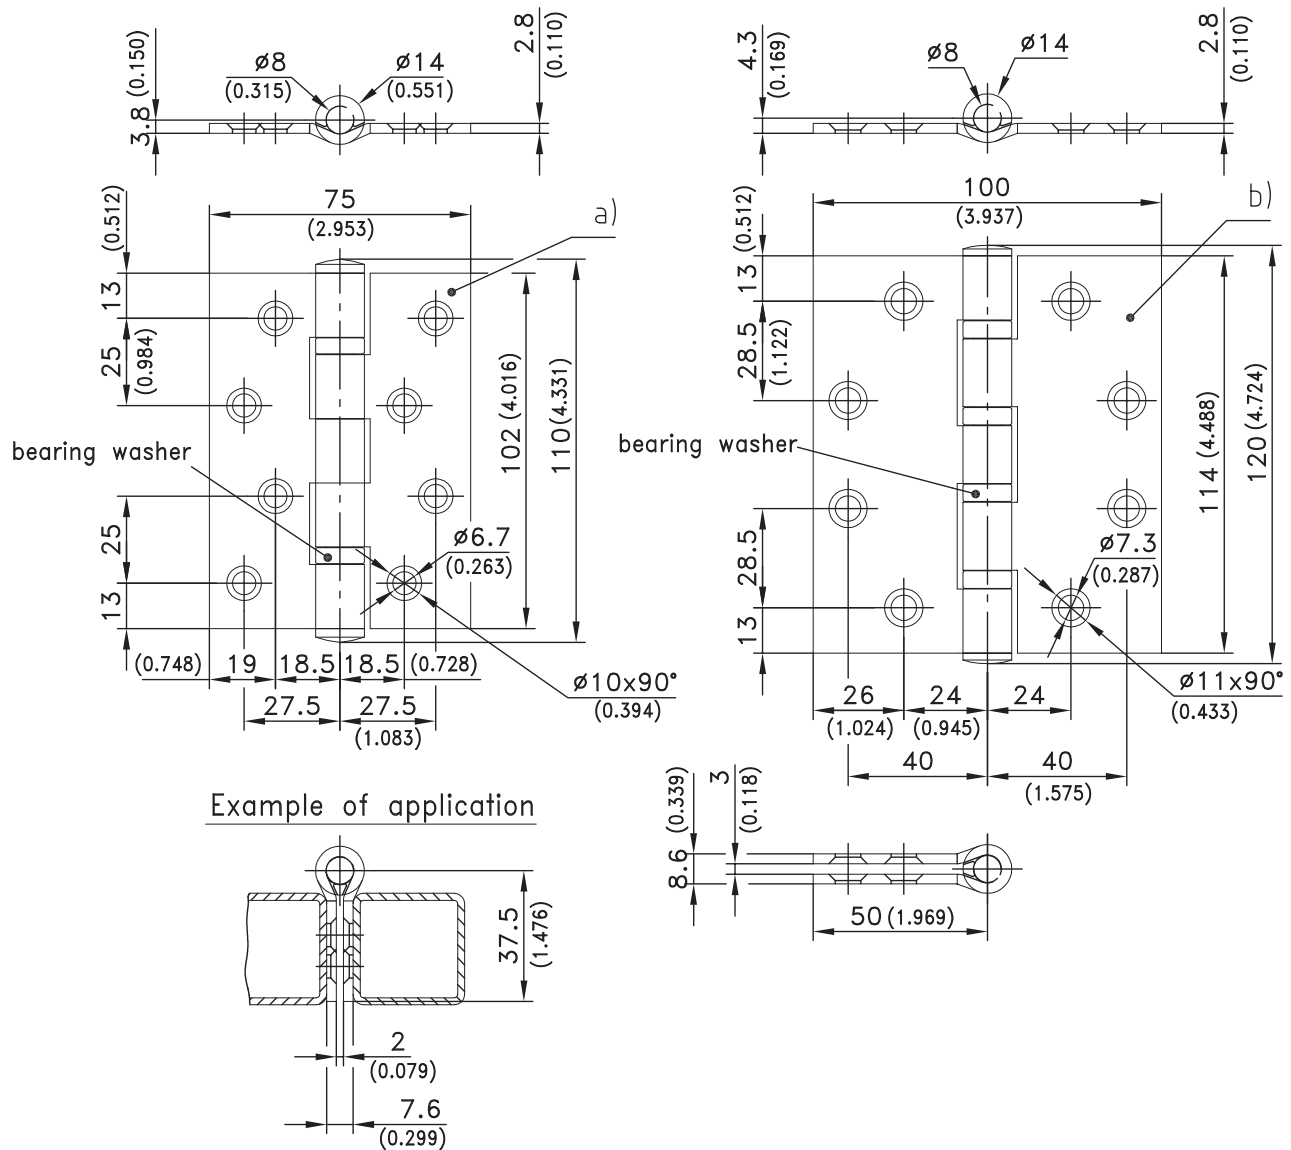

7-262 Hinge Pr01 270°

Nested door, Stainless Steel

Product Notes:

- Fasten to panel with screws
- RH and LH application
- 270° opening angle

Material:

- **Hinge:** Stainless Steel AISI 304, Satin Polished

	Part No.
a) Hinge 75x102	267-9106
b) Hinge 100x114	267-9107