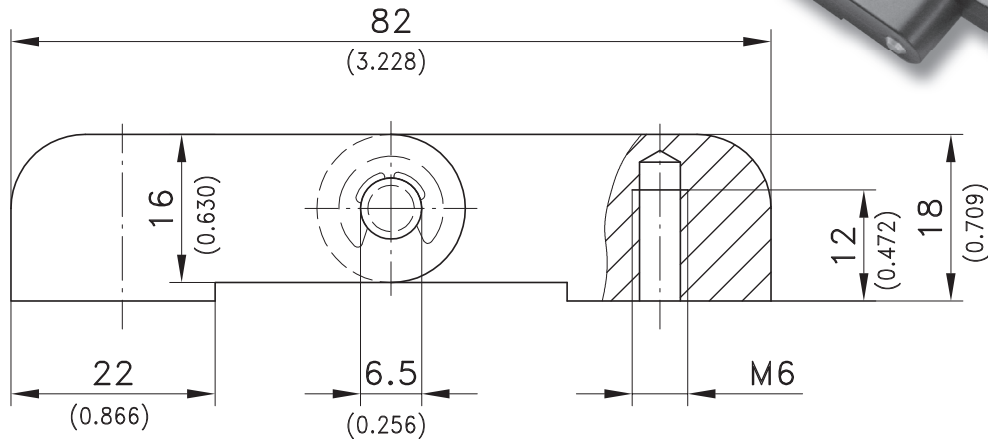

# 4-240 Hinge Pr01 180°

Nested door

## Product Notes:

- RH and LH application

## Material:

- Hinge: Zinc Die, Black
- Pin and washer: Stainless Steel

Hinge

Part No.  
219-9104