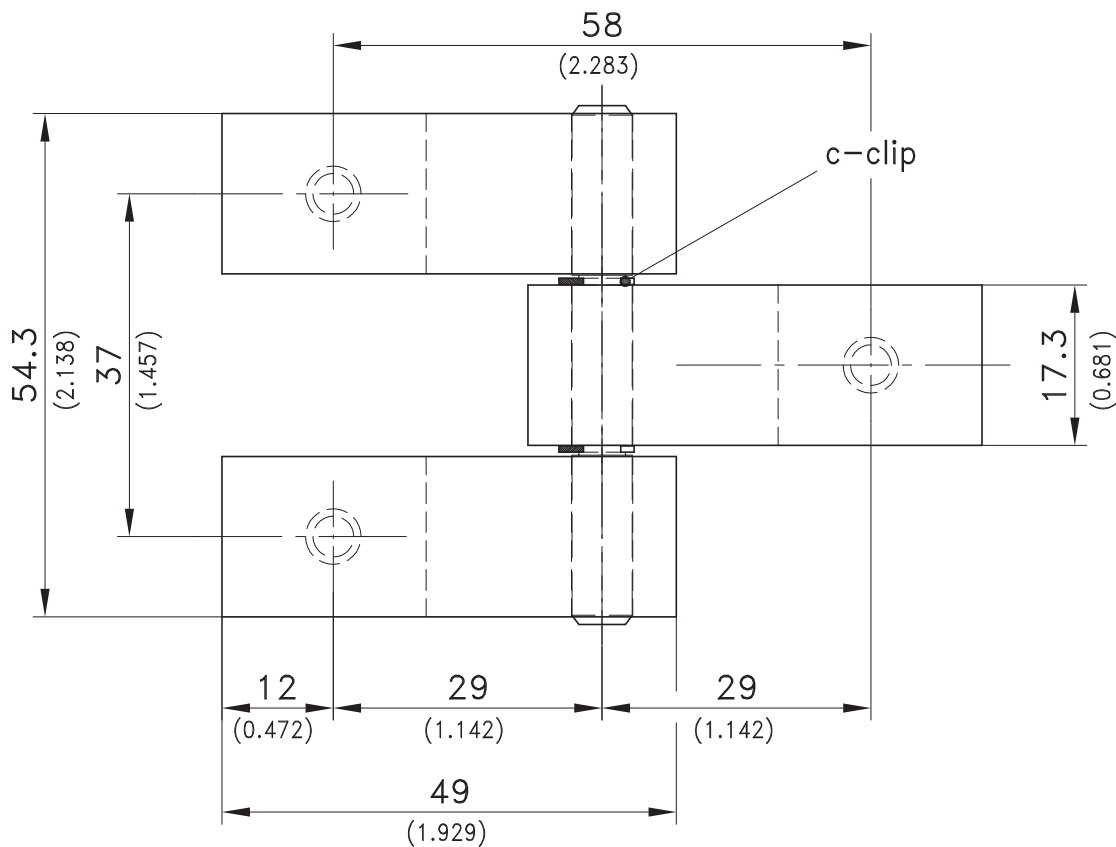

# 4-240 Hinge Pr01 180°

Nested door

## Product Notes:

- RH and LH application

## Material:

- Hinge: Zinc Die, Black
- Pin and washer: Stainless Steel

Hinge

Part No.  
219-9104