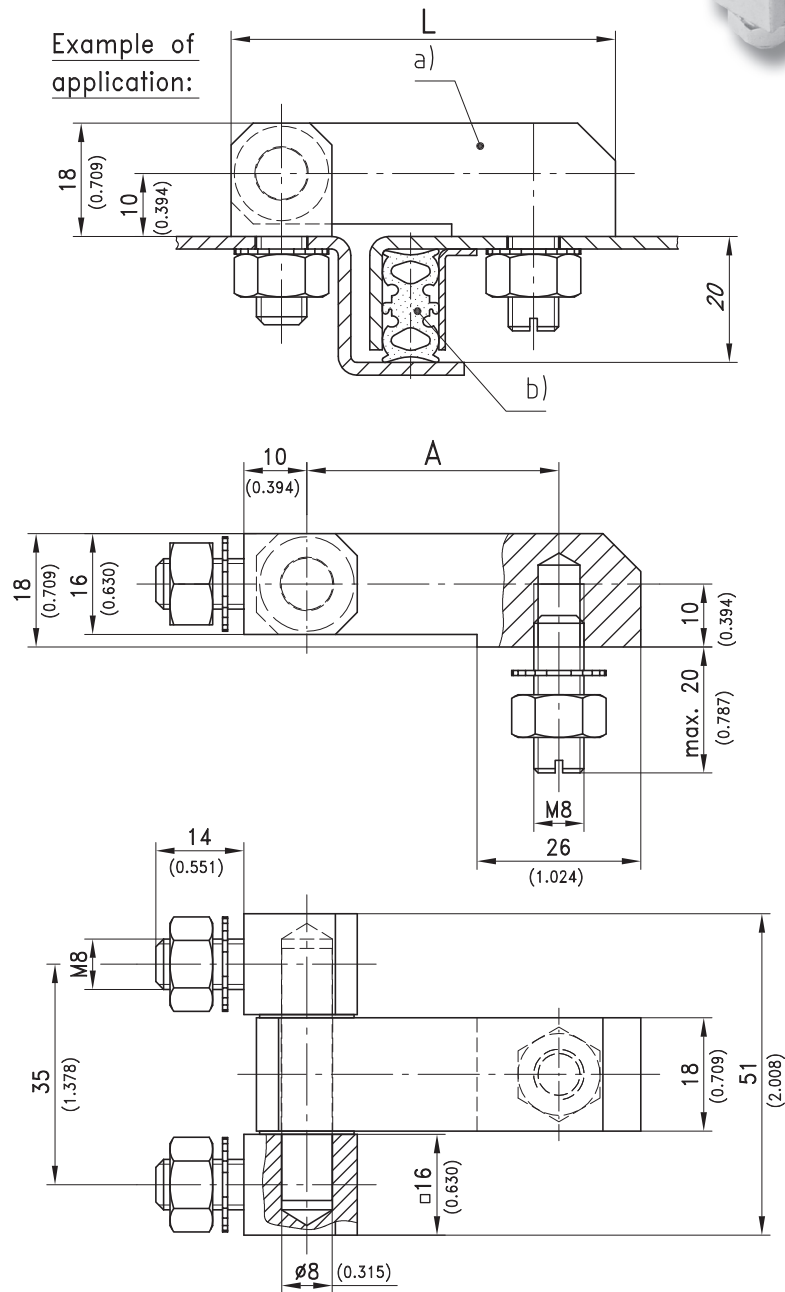

4-230 Hinge Pr01 180°

Nested door

Product Notes:

- Fasten to panel with screws
- Stainless steel - see Product System 7-125

Material:

- **Leaves:** Steel, Zinc Plated
- **Washers:** Brass, Nickel Plated
- **Stud, nuts and serrated washers:** Steel, Zinc Plated
- **Pin:** Steel, Nickel Plated

	Dimension L	Dimension A	Part No.	See Page
a)	50	29	219-9102	
	61	40	219-9103	

M8 stud, 3 nuts and serrated washers are included.

Stainless steel version			04.93
b) Clip-on gaskets		209-0122	05.08