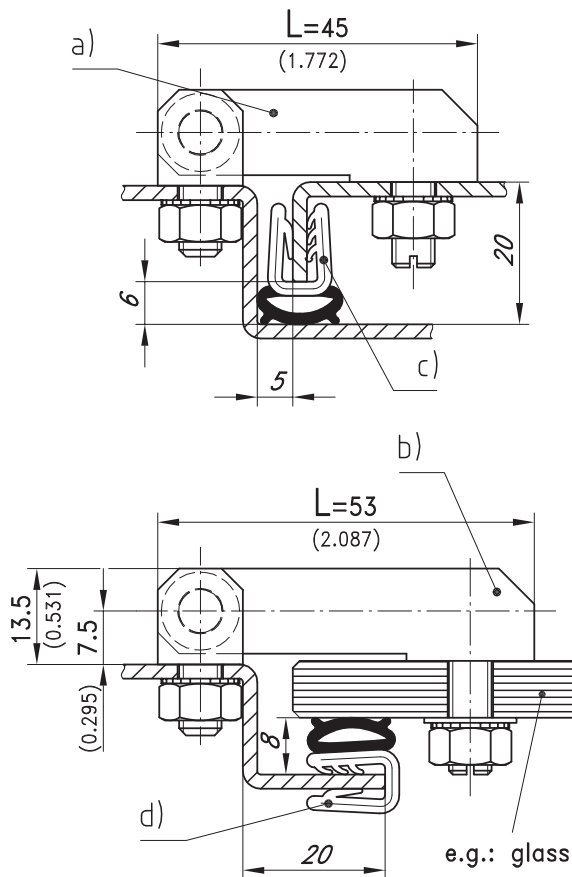

4-194 Hinge Pr01 180°

Nested door

Product Notes:

- Fasten to panel with screws
- Stainless steel - see Product System 7-123

Material:

- **Leaves:** Steel, Zinc Plated
- **Washers:** Brass, Nickel Plated
- **Stud, nuts and serrated washers:** Steel, Zinc Plated
- **Pin:** Steel, Nickel Plated

Examples of application

	Dimension L	Dimension A	Part No.	See Page
a)	45	30	219-9003	
b)	53	38	219-9004	
M6 stud, 3 nuts and serrated washers are included.				
Stainless steel version				04.91
c) Clip-on Profiles			209-0201	05.12
d) Clip-on Profiles			209-0202	05.14