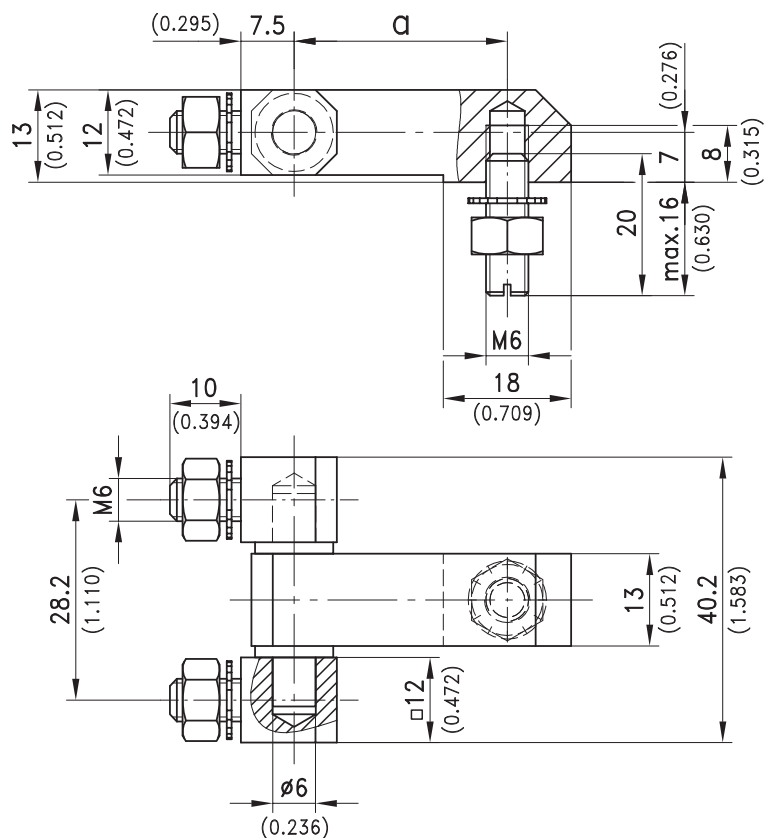

4-194 Hinge Pr01 180°

Nested door

Product Notes:

- Fasten to panel with screws
- Stainless steel - see Product System 7-123

Material:

- **Leaves:** Steel, Zinc Plated
- **Washers:** Brass, Nickel Plated
- **Stud, nuts and serrated washers:** Steel, Zinc Plated
- **Pin:** Steel, Nickel Plated

Examples of application

	Dimension L	Dimension A	Part No.	See Page
a)	45	30	219-9003	
b)	53	38	219-9004	
M6 stud, 3 nuts and serrated washers are included.				
Stainless steel version				04.91
c) Clip-on Profiles			209-0201	05.12
d) Clip-on Profiles			209-0202	05.14