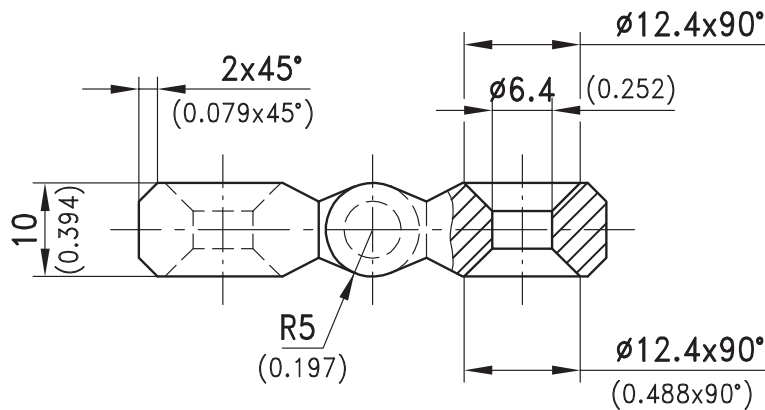

7-205 Hinge Pr01 125°

Nested door, Stainless Steel, Lift-off

Product Notes:

- RH and LH application

Material:

- Hinge parts and pin: Stainless Steel
AISI 316

Hinge

Part No.
218-9119