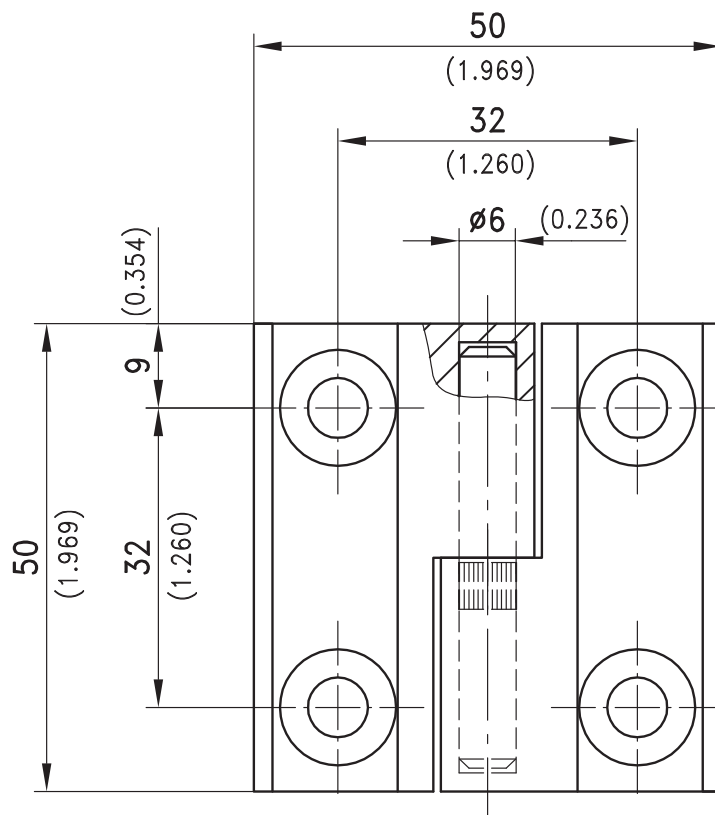

7-205 Hinge Pr01 125°

Nested door, Stainless Steel, Lift-off

Product Notes:

- RH and LH application

Material:

- Hinge parts and pin: Stainless Steel
AISI 316

Hinge

Part No.
218-9119