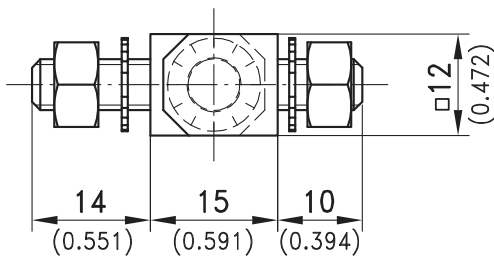

7-110 Hinge Pr04 180°

Surface mounted door, Stainless Steel

Product Notes:

- Fasten to panel with screws

Material:

- Hinge leaves, pin and washer:
Stainless Steel AISI 303

Example of application

	Part No.	See Page
a) Hinge	219-9002	
3 nuts and serrated washers are included.		
b) Clip-on profile	209-0201	05.12