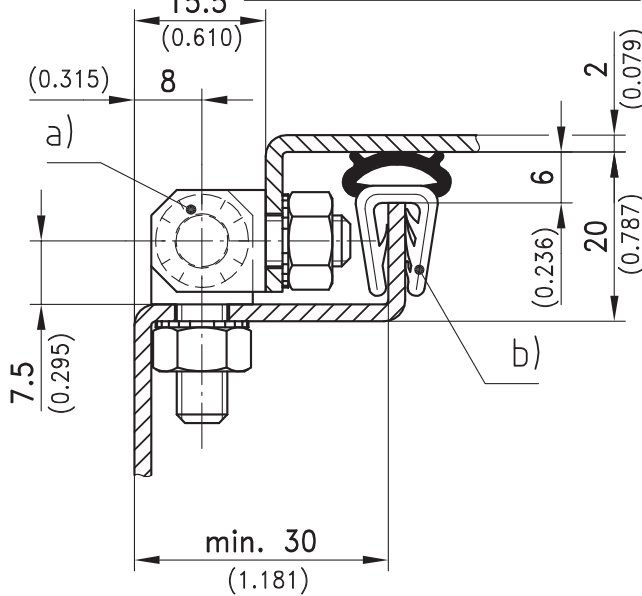

7-110 Hinge Pr04 180°

Surface mounted door, Stainless Steel

Product Notes:

- Fasten to panel with screws

Material:

- Hinge leaves, pin and washer:
Stainless Steel AISI 303

Example of application

	Part No.	See Page
a) Hinge	219-9002	
3 nuts and serrated washers are included.		
b) Clip-on profile	209-0201	05.12