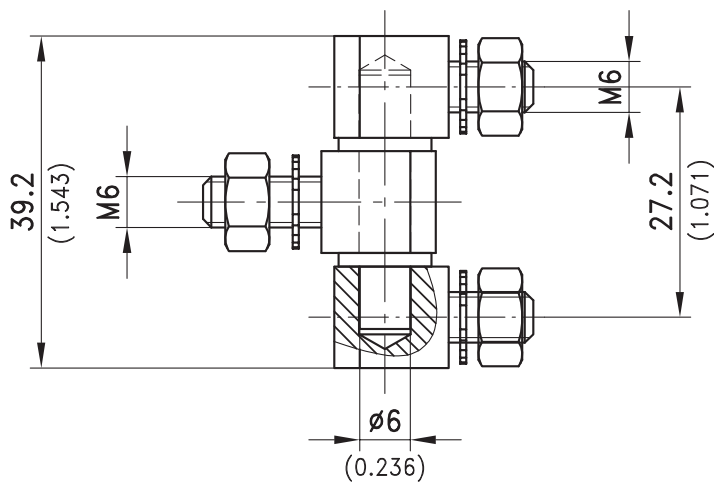

7-110 Hinge Pr04 180°

Surface mounted door, Stainless Steel

Product Notes:

- Fasten to panel with screws

Material:

- Hinge leaves, pin and washer:
Stainless Steel AISI 303

Example of application

	Part No.	See Page
a) Hinge	219-9002	
3 nuts and serrated washers are included.		
b) Clip-on profile	209-0201	05.12