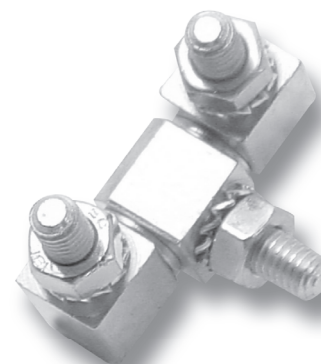

4-190 Hinge Pr04 180°

Surface mounted door, Liff-off and non lift-off option

Product Notes:

- Fasten to panel with screws
- One version is lift-off

Material:

- **Hinge:** Steel, Zinc Plated
- **Bearing washer:** Brass, Nickel Plated
- **Nuts and serrated washers:** Steel, Zinc Plated
- **Pin:** Steel, Nickel Plated

Version	Part No.	See Page
a) Screw-on Hinge 2-parts, lift-off 2 nuts and serrated washers are included.	219-9005	
b) Screw-on Hinge 3-parts 3 nuts and serrated washers are included.	219-9001	
Stainless steel version		
c) Clip-on profile	209-0201	04.35 05.12