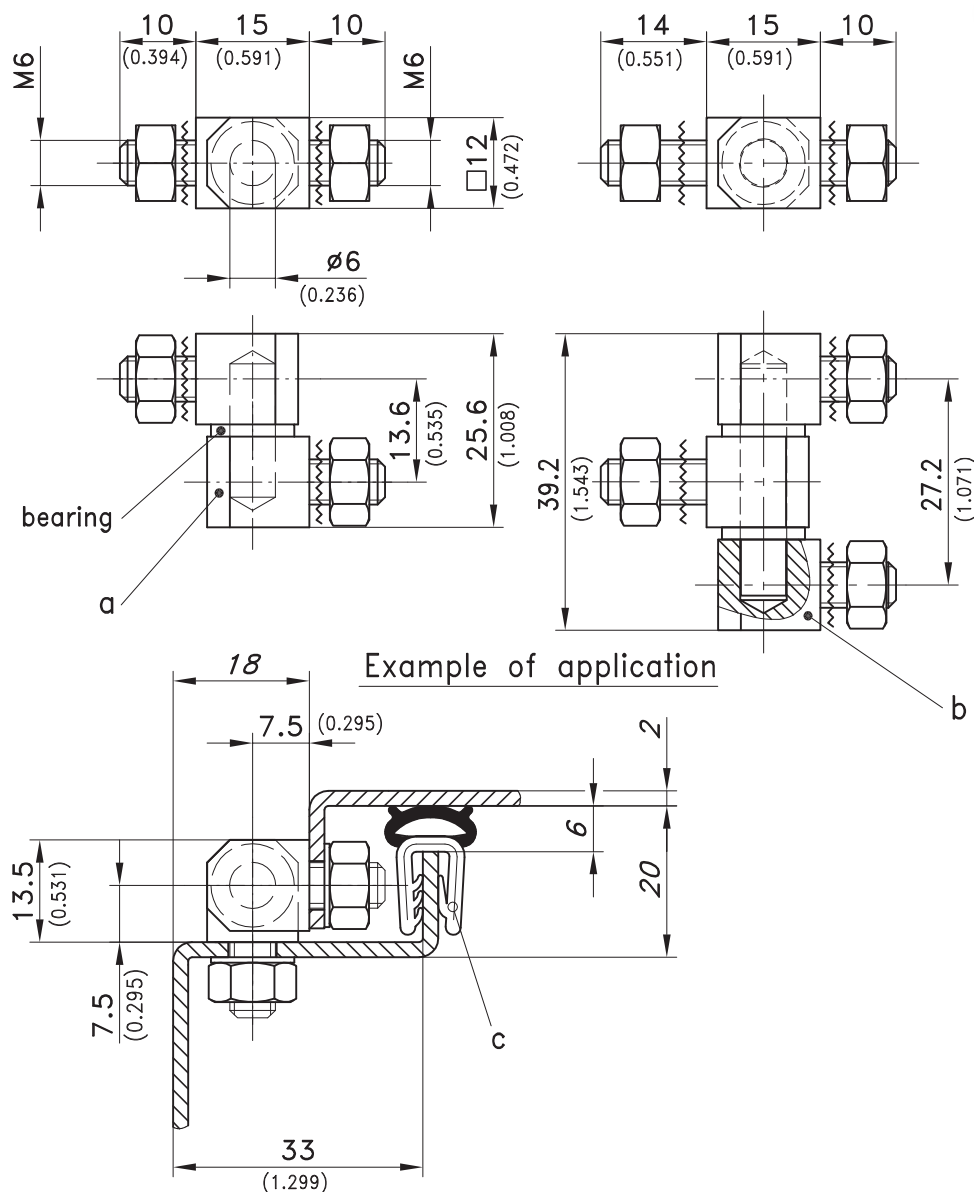

4-190 Hinge Pr04 180°

Surface mounted door, Liff-off and non lift-off option

Product Notes:

- Fasten to panel with screws
- One version is lift-off

Material:

- **Hinge:** Steel, Zinc Plated
- **Bearing washer:** Brass, Nickel Plated
- **Nuts and serrated washers:** Steel, Zinc Plated
- **Pin:** Steel, Nickel Plated

Version	Part No.	See Page
a) Screw-on Hinge 2-parts, lift-off 2 nuts and serrated washers are included.	219-9005	
b) Screw-on Hinge 3-parts 3 nuts and serrated washers are included.	219-9001	
Stainless steel version		
c) Clip-on profile	209-0201	04.35 05.12