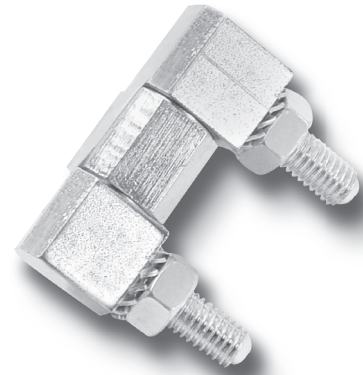

4-200 Hinge Pr04 180°

Surface mounted door

Product Notes:

- Fasten to panel with screws
- Version "a" is lift-off
- Stainless steel - see Product System 7-120

Material:

- **Hinge:** Steel, Zinc Plated; Brass, Untreated
- **Bearing washer:** Brass, Nickel Plated
- **Nut and washer:** Steel, Zinc Plated
- **Pin:** Steel, Nickel Plated

Version	Steel, Zinc Plated	Brass, Untreated	See Page
a) Screw-on Hinge 2 parts, lift-off	219-9111	219-9112	
2 nuts and serrated washers are included.			
b) Screw-on Hinge 3 parts	219-9101	219-9106	
3 nuts and serrated washers are included.			
Stainless steel version			04.33
c) Clip-on profile		209-0201	05.12