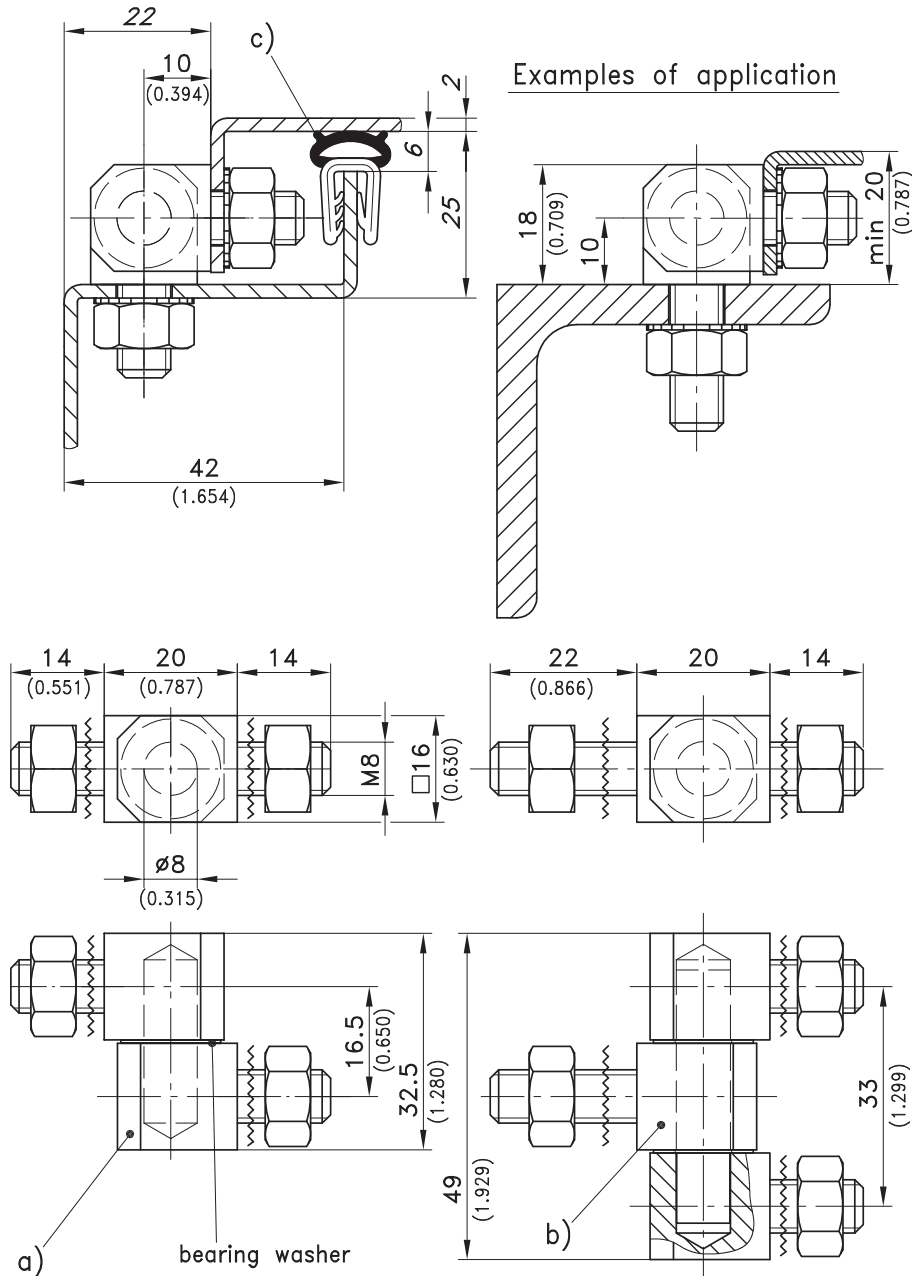

4-200 Hinge Pr04 180°

Surface mounted door

Product Notes:

- Fasten to panel with screws
- Version "a" is lift-off
- Stainless steel - see Product System 7-120

Material:

- **Hinge:** Steel, Zinc Plated; Brass, Untreated
- **Bearing washer:** Brass, Nickel Plated
- **Nut and washer:** Steel, Zinc Plated
- **Pin:** Steel, Nickel Plated

Version	Steel, Zinc Plated	Brass, Untreated	See Page
a) Screw-on Hinge 2 parts, lift-off	219-9111	219-9112	
2 nuts and serrated washers are included.			
b) Screw-on Hinge 3 parts	219-9101	219-9106	
3 nuts and serrated washers are included.			
Stainless steel version			04.33
c) Clip-on profile		209-0201	05.12