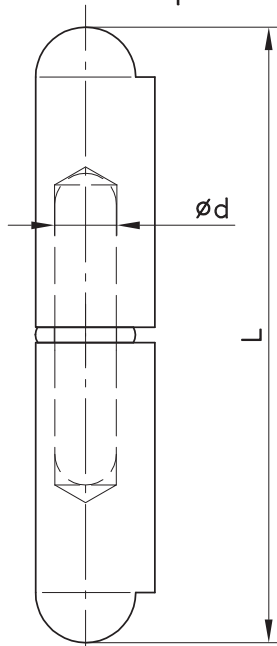

4-310 Hinge Pr04 180°

Surface mounted door, Lift-off

Product Notes:

- Fasten to panel by welding
- Lift-off
- Stainless steel - see Product System 7-130

Material:

- **Leaves:** Steel, Untreated
- **Pin:** Steel or Brass
- **Washer:** Brass

Version A with fixed pin

Version B with loose pin

Example of application

| Dimensions | | | | Version A | | Version B | |
|------------|------|--------|------|-----------|-----------|-----------|-----------|
| L | D | S | d | Steel Pin | Brass Pin | Steel Pin | Brass Pin |
| 40 | 8 | 10 | 5 | 223-9001 | 223-9101* | 223-9201* | 223-9301* |
| 50 | 8 | 10 | 5 | 223-9002 | 223-9102* | 223-9202* | 223-9302* |
| 60 | 10 | 12 | 6 | 223-9003 | 223-9103* | 223-9203* | 223-9303* |
| 70 | 10** | 12** | 6** | 223-9004 | 223-9104* | 223-9204* | 223-9304* |
| 80 | 13 | 16** | 8 | 223-9005 | 223-9105* | 223-9205* | 223-9305* |
| 90 | 13** | 16** | 8** | 223-9006 | 223-9106* | 223-9206* | |
| 100 | 16 | 20 | 10 | 223-9007 | 223-9107* | 223-9207 | 223-9307* |
| 120 | 16 | 20 | 10** | 223-9008 | 223-9108* | 223-9208* | 223-9308* |
| 135 | 18 | 22.5** | 12 | 223-9009 | 223-9109* | 223-9209* | 223-9309* |
| 150 | 20 | 25.5 | 13 | 223-9010 | 223-9110* | 223-9210* | 223-9310* |
| 180 | 20 | 25.5 | 13** | 223-9011* | 223-9111* | 223-9211* | |
| 200 | 23 | 29** | 16 | 223-9012* | 223-9112* | 223-9212* | |