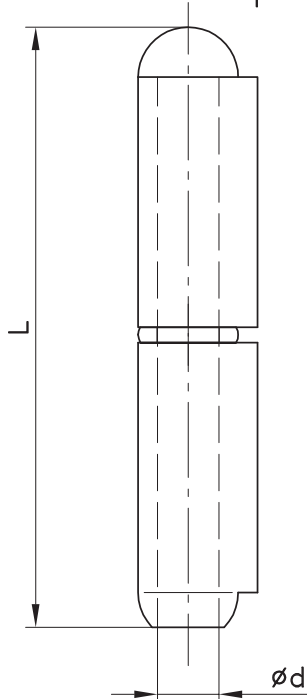

4-310 Hinge Pr04 180°

Surface mounted door, Lift-off

Product Notes:

- Fasten to panel by welding
- Lift-off
- Stainless steel - see Product System 7-130

Material:

- **Leaves:** Steel, Untreated
- **Pin:** Steel or Brass
- **Washer:** Brass

Version A with fixed pin

Version B with loose pin

Example of application

| Dimensions | | | | Version A | | Version B | |
|------------|------|--------|------|-----------|-----------|-----------|-----------|
| L | D | S | d | Steel Pin | Brass Pin | Steel Pin | Brass Pin |
| 40 | 8 | 10 | 5 | 223-9001 | 223-9101* | 223-9201* | 223-9301* |
| 50 | 8 | 10 | 5 | 223-9002 | 223-9102* | 223-9202* | 223-9302* |
| 60 | 10 | 12 | 6 | 223-9003 | 223-9103* | 223-9203* | 223-9303* |
| 70 | 10** | 12** | 6** | 223-9004 | 223-9104* | 223-9204* | 223-9304* |
| 80 | 13 | 16** | 8 | 223-9005 | 223-9105* | 223-9205* | 223-9305* |
| 90 | 13** | 16** | 8** | 223-9006 | 223-9106* | 223-9206* | |
| 100 | 16 | 20 | 10 | 223-9007 | 223-9107* | 223-9207 | 223-9307* |
| 120 | 16 | 20 | 10** | 223-9008 | 223-9108* | 223-9208* | 223-9308* |
| 135 | 18 | 22.5** | 12 | 223-9009 | 223-9109* | 223-9209* | 223-9309* |
| 150 | 20 | 25.5 | 13 | 223-9010 | 223-9110* | 223-9210* | 223-9310* |
| 180 | 20 | 25.5 | 13** | 223-9011* | 223-9111* | 223-9211* | |
| 200 | 23 | 29** | 16 | 223-9012* | 223-9112* | 223-9212* | |