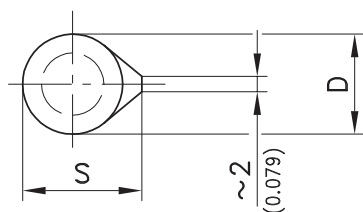

4-310 Hinge Pr04 180°

Surface mounted door, Lift-off

Product Notes:

- Fasten to panel by welding
- Lift-off
- Stainless steel - see Product System 7-130

Material:

- **Leaves:** Steel, Untreated
- **Pin:** Steel or Brass
- **Washer:** Brass

Version A with fixed pin

Version B with loose pin

Example of application

| Dimensions | | | | Version A | | Version B | |
|------------|------|--------|------|-----------|-----------|-----------|-----------|
| L | D | S | d | Steel Pin | Brass Pin | Steel Pin | Brass Pin |
| 40 | 8 | 10 | 5 | 223-9001 | 223-9101* | 223-9201* | 223-9301* |
| 50 | 8 | 10 | 5 | 223-9002 | 223-9102* | 223-9202* | 223-9302* |
| 60 | 10 | 12 | 6 | 223-9003 | 223-9103* | 223-9203* | 223-9303* |
| 70 | 10** | 12** | 6** | 223-9004 | 223-9104* | 223-9204* | 223-9304* |
| 80 | 13 | 16** | 8 | 223-9005 | 223-9105* | 223-9205* | 223-9305* |
| 90 | 13** | 16** | 8** | 223-9006 | 223-9106* | 223-9206* | |
| 100 | 16 | 20 | 10 | 223-9007 | 223-9107* | 223-9207 | 223-9307* |
| 120 | 16 | 20 | 10** | 223-9008 | 223-9108* | 223-9208* | 223-9308* |
| 135 | 18 | 22.5** | 12 | 223-9009 | 223-9109* | 223-9209* | 223-9309* |
| 150 | 20 | 25.5 | 13 | 223-9010 | 223-9110* | 223-9210* | 223-9310* |
| 180 | 20 | 25.5 | 13** | 223-9011* | 223-9111* | 223-9211* | |
| 200 | 23 | 29** | 16 | 223-9012* | 223-9112* | 223-9212* | |