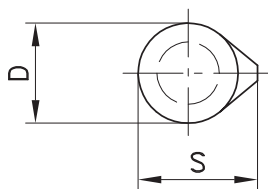

4-310 Hinge Pr04 180°

Surface mounted door, Lift-off

Product Notes:

- Fasten to panel by welding
- Lift-off
- Stainless steel - see Product System 7-130

Material:

- **Leaves:** Steel, Untreated
- **Pin:** Steel or Brass
- **Washer:** Brass

Version A with fixed pin

Version B with loose pin

Example of application

| Dimensions | | | | Version A | | Version B | |
|------------|------|--------|------|-----------|-----------|-----------|-----------|
| L | D | S | d | Steel Pin | Brass Pin | Steel Pin | Brass Pin |
| 40 | 8 | 10 | 5 | 223-9001 | 223-9101* | 223-9201* | 223-9301* |
| 50 | 8 | 10 | 5 | 223-9002 | 223-9102* | 223-9202* | 223-9302* |
| 60 | 10 | 12 | 6 | 223-9003 | 223-9103* | 223-9203* | 223-9303* |
| 70 | 10** | 12** | 6** | 223-9004 | 223-9104* | 223-9204* | 223-9304* |
| 80 | 13 | 16** | 8 | 223-9005 | 223-9105* | 223-9205* | 223-9305* |
| 90 | 13** | 16** | 8** | 223-9006 | 223-9106* | 223-9206* | |
| 100 | 16 | 20 | 10 | 223-9007 | 223-9107* | 223-9207 | 223-9307* |
| 120 | 16 | 20 | 10** | 223-9008 | 223-9108* | 223-9208* | 223-9308* |
| 135 | 18 | 22.5** | 12 | 223-9009 | 223-9109* | 223-9209* | 223-9309* |
| 150 | 20 | 25.5 | 13 | 223-9010 | 223-9110* | 223-9210* | 223-9310* |
| 180 | 20 | 25.5 | 13** | 223-9011* | 223-9111* | 223-9211* | |
| 200 | 23 | 29** | 16 | 223-9012* | 223-9112* | 223-9212* | |