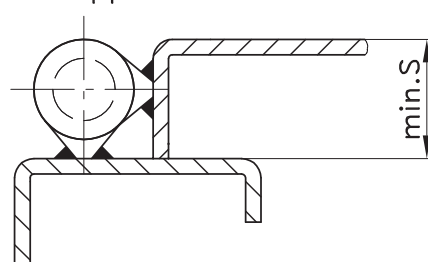

4-310 Hinge Pr04 180°

Surface mounted door, Lift-off

Product Notes:

- Fasten to panel by welding
- Lift-off
- Stainless steel - see Product System 7-130

Material:

- **Leaves:** Steel, Untreated
- **Pin:** Steel or Brass
- **Washer:** Brass

Version A with fixed pin

Version B with loose pin

Example of application

| Dimensions | | | | Version A | | Version B | |
|------------|------|--------|------|-----------|-----------|-----------|-----------|
| L | D | S | d | Steel Pin | Brass Pin | Steel Pin | Brass Pin |
| 40 | 8 | 10 | 5 | 223-9001 | 223-9101* | 223-9201* | 223-9301* |
| 50 | 8 | 10 | 5 | 223-9002 | 223-9102* | 223-9202* | 223-9302* |
| 60 | 10 | 12 | 6 | 223-9003 | 223-9103* | 223-9203* | 223-9303* |
| 70 | 10** | 12** | 6** | 223-9004 | 223-9104* | 223-9204* | 223-9304* |
| 80 | 13 | 16** | 8 | 223-9005 | 223-9105* | 223-9205* | 223-9305* |
| 90 | 13** | 16** | 8** | 223-9006 | 223-9106* | 223-9206* | |
| 100 | 16 | 20 | 10 | 223-9007 | 223-9107* | 223-9207 | 223-9307* |
| 120 | 16 | 20 | 10** | 223-9008 | 223-9108* | 223-9208* | 223-9308* |
| 135 | 18 | 22.5** | 12 | 223-9009 | 223-9109* | 223-9209* | 223-9309* |
| 150 | 20 | 25.5 | 13 | 223-9010 | 223-9110* | 223-9210* | 223-9310* |
| 180 | 20 | 25.5 | 13** | 223-9011* | 223-9111* | 223-9211* | |
| 200 | 23 | 29** | 16 | 223-9012* | 223-9112* | 223-9212* | |