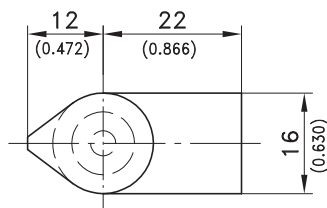

4-308 Hinge Pr04 180°

Surface mounted door, Lift-off

Product Notes:

- Fasten to panel by welding
- Lift-off

Material:

- Leaves: Steel, Untreated
- Pin: Steel, Untreated

Weld-on hinge

Part No.
223-9501