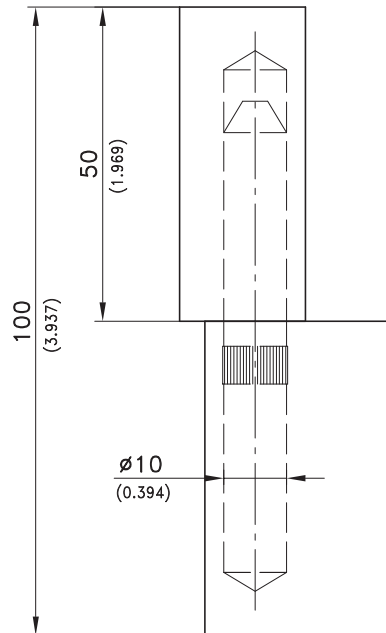

4-308 Hinge Pr04 180°

Surface mounted door, Lift-off

Product Notes:

- Fasten to panel by welding
- Lift-off

Material:

- Leaves: Steel, Untreated
- Pin: Steel, Untreated

Weld-on hinge

Part No.
223-9501