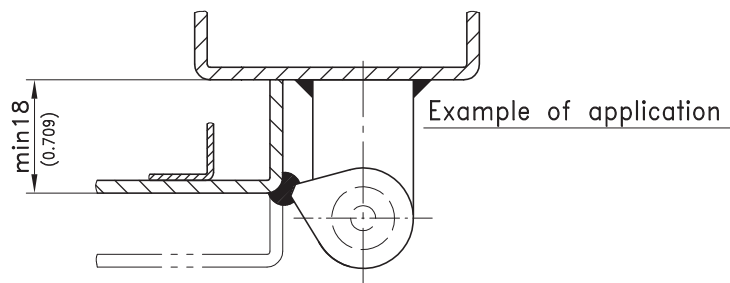

4-308 Hinge Pr04 180°

Surface mounted door, Lift-off

Product Notes:

- Fasten to panel by welding
- Lift-off

Material:

- Leaves: Steel, Untreated
- Pin: Steel, Untreated

Weld-on hinge

Part No.
223-9501