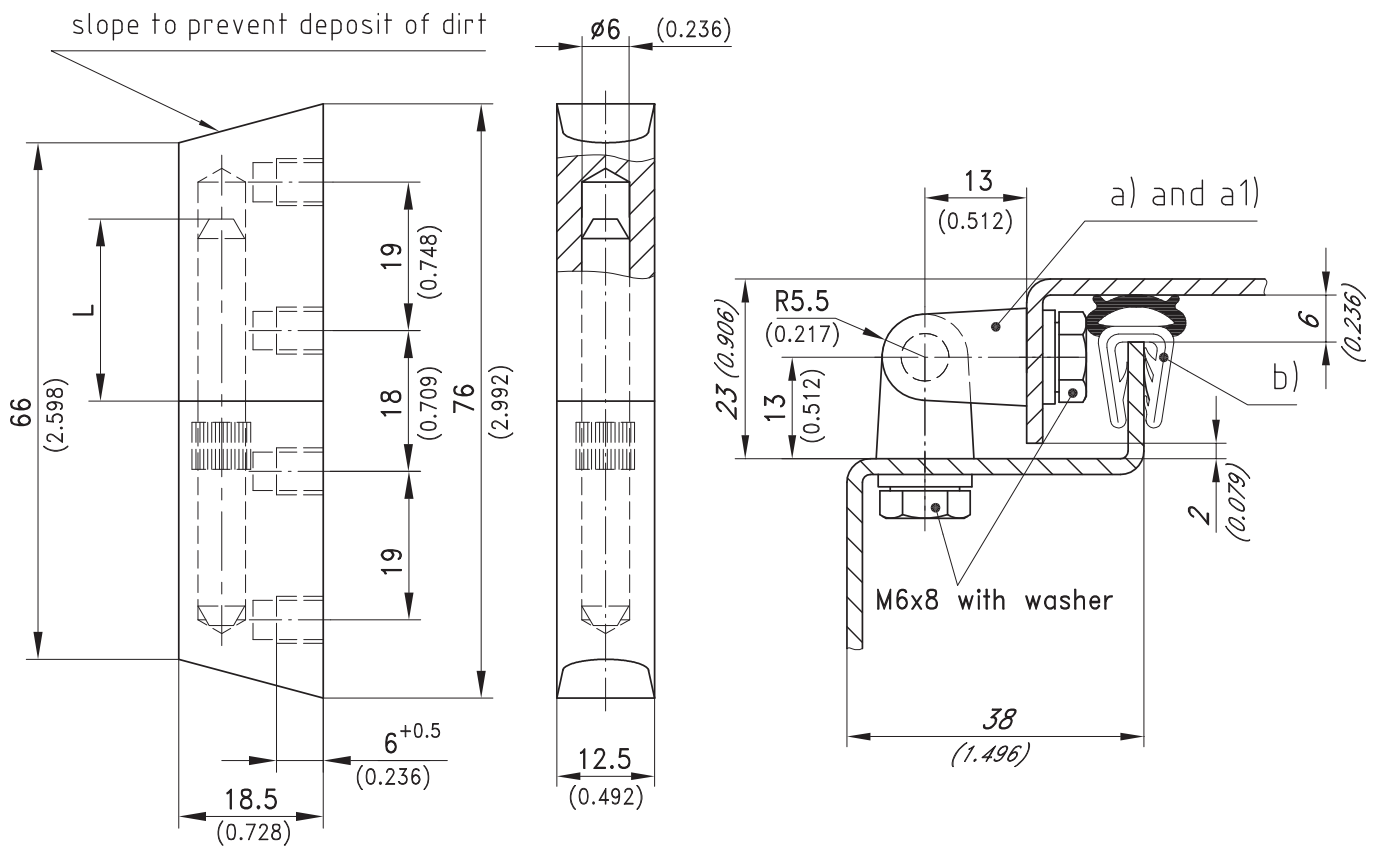

7-210 Hinge Pr04 180°

Surface mounted door, Stainless Steel, Lift-off

Product Notes:

- Fasten to panel with screws
- Lift-off
- RH and LH application
- Sloped ends prevent deposit of dust or debris

Material:

- **Hinge all parts:** Stainless Steel
AISI 316

	Part No.	See Page
a) Pin L=23	224-9003	
a1) Pin L=17.6	224-9005	
b) Clip-on profile	209-0201	05.12