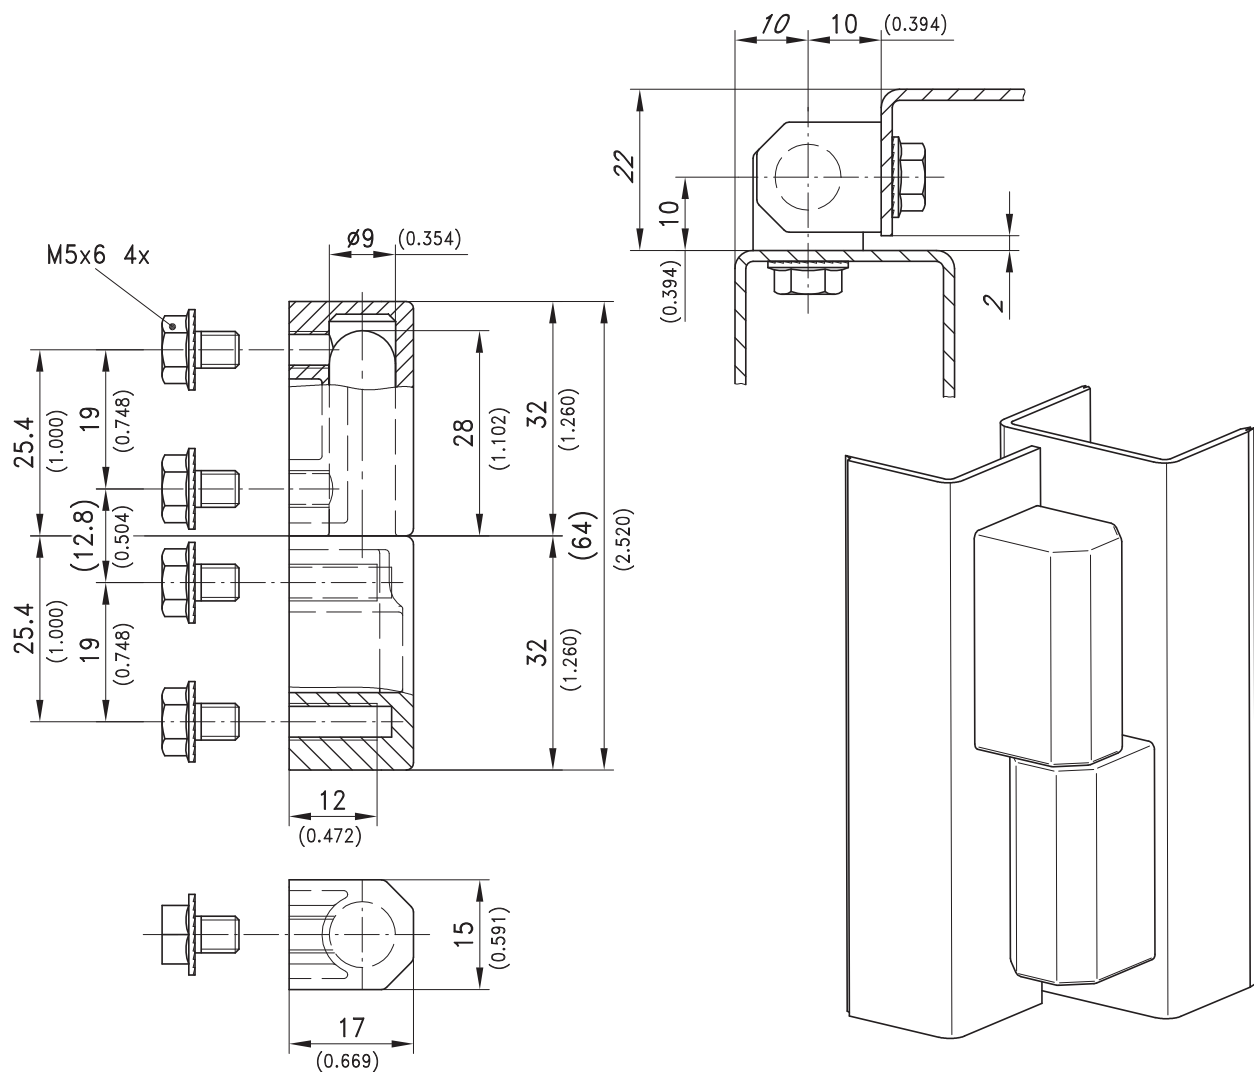

# 4-283 Hinge Pr04 180°

Surface mounted door, Lift-off

## Product Notes:

- Fasten to panel with screws
- 180° opening angle
- RH and LH application
- Tool-less installation - see Product System - 4-283SL

## Example of application

Version

Screw-on hinge

4 screws M5x6 under head serrations are included.

Chrome Plated

224-9105

Black

224-9104