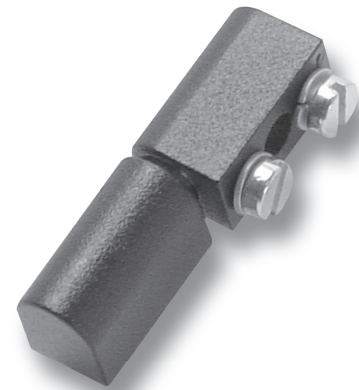

4-282 Hinge Pr04 180°

Surface mounted door, Lift-off

Product Notes:

- Fasten to panel with screws
- Lift-off
- 180° opening angle

Material:

- **Leaves:** Zinc Die, Black
- **Pin:** Steel, Zinc Plated
- **Screws and lockwasher:** Steel, Zinc Plated

Version	Part No.	See Page
a)	224-9101	
b)	224-9102	
4 screws M4x6 DIN 84 and 4 lockwashers A4 DIN 127 are included.		
c) Clip-on profile	209-0201	05.12