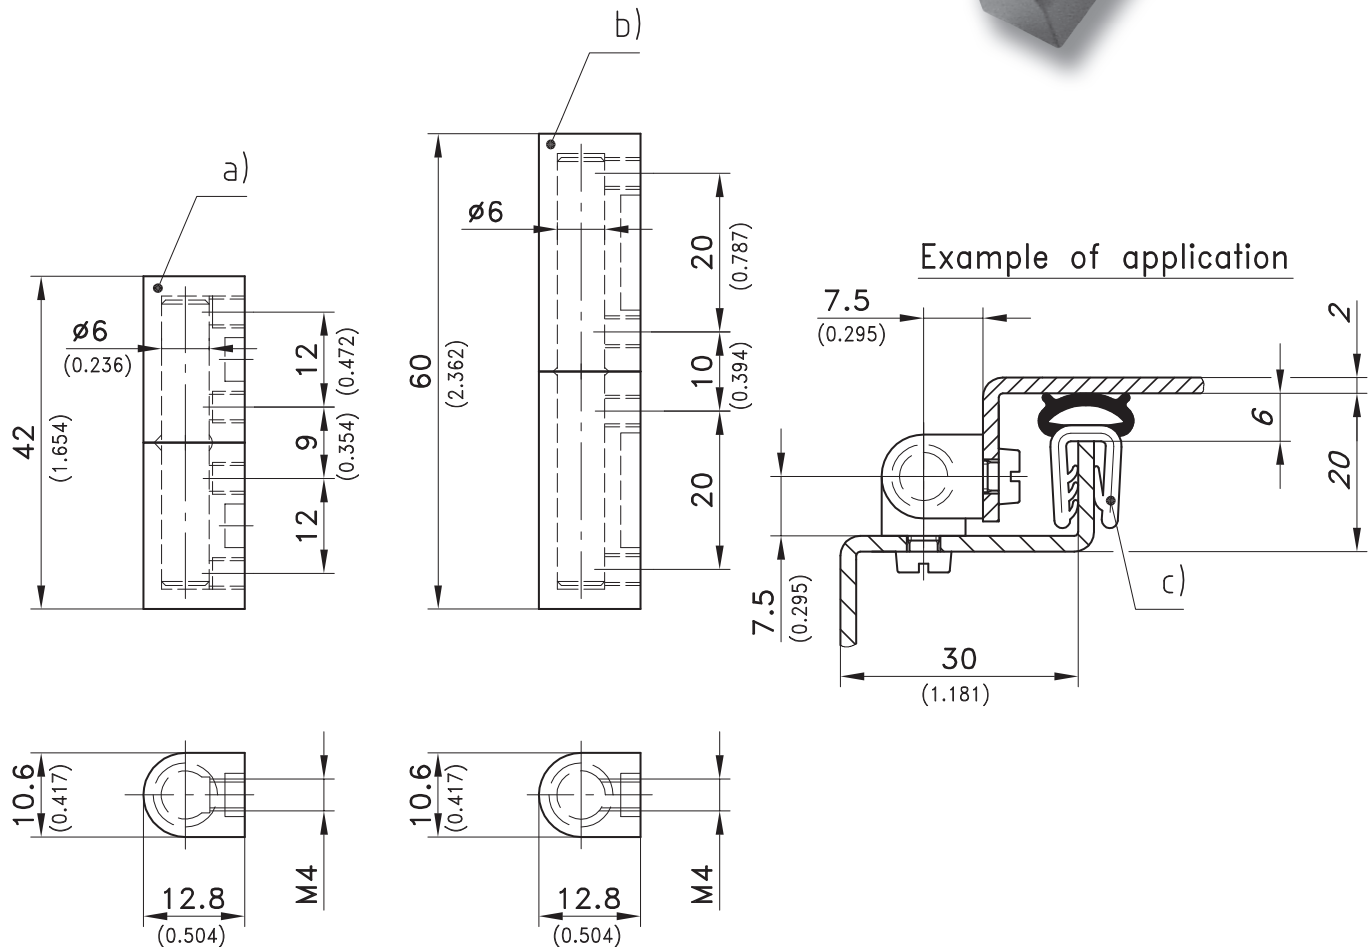

4-282 Hinge Pr04 180°

Surface mounted door, Lift-off

Product Notes:

- Fasten to panel with screws
- Lift-off
- 180° opening angle

Material:

- **Leaves:** Zinc Die, Black
- **Pin:** Steel, Zinc Plated
- **Screws and lockwasher:** Steel, Zinc Plated

Version	Part No.	See Page
a)	224-9101	
b)	224-9102	
4 screws M4x6 DIN 84 and 4 lockwashers A4 DIN 127 are included.		
c) Clip-on profile	209-0201	05.12