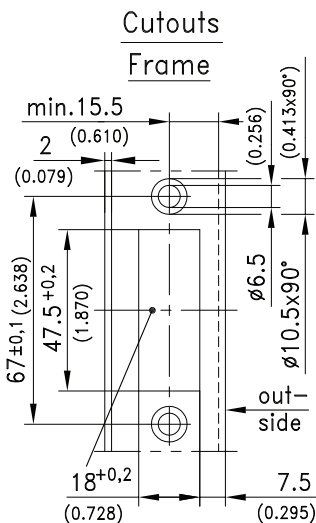

# 4-095 Concealed Hinge Pr02 120°

Nested door

## Product Notes:

- RH and LH application
- 120° opening angle

## Material:

- **Leaves:** Zinc Die, Zinc Plated
- **Fastening clip and pin:** Steel, Zinc Plated

<b>Concealed Hinge</b>	<b>Part No.</b>
<b>Fitting hardware included</b>	<b>222-9301</b>