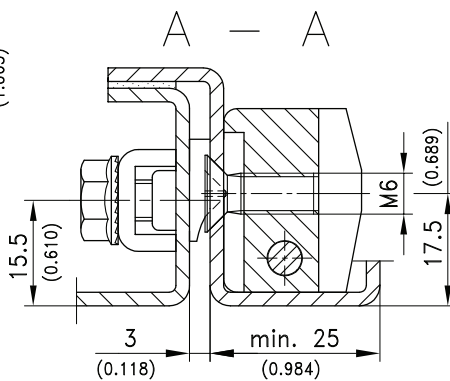

# 4-095 Concealed Hinge Pr02 120°

Nested door

## Product Notes:

- RH and LH application
- 120° opening angle

## Material:

- **Leaves:** Zinc Die, Zinc Plated
- **Fastening clip and pin:** Steel, Zinc Plated

<b>Concealed Hinge</b>	<b>Part No.</b>
<b>Fitting hardware included</b>	<b>222-9301</b>