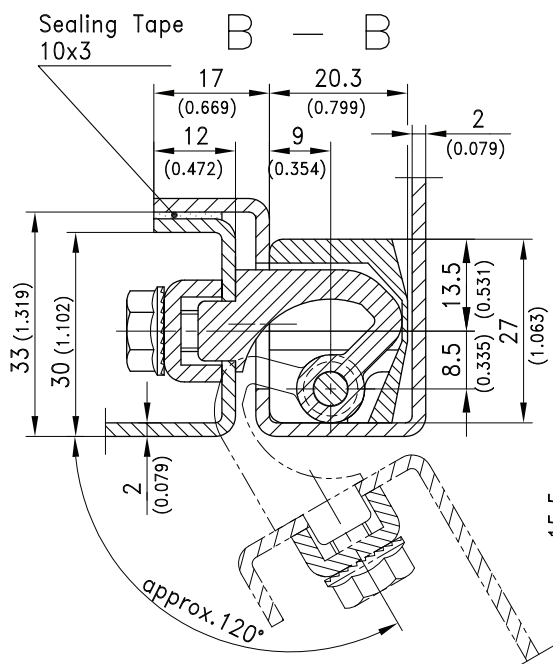

# 4-095 Concealed Hinge Pr02 120°

Nested door

## Product Notes:

- RH and LH application
- 120° opening angle

## Material:

- **Leaves:** Zinc Die, Zinc Plated
- **Fastening clip and pin:** Steel, Zinc Plated

<b>Concealed Hinge</b>	<b>Part No.</b>
<b>Fitting hardware included</b>	<b>222-9301</b>