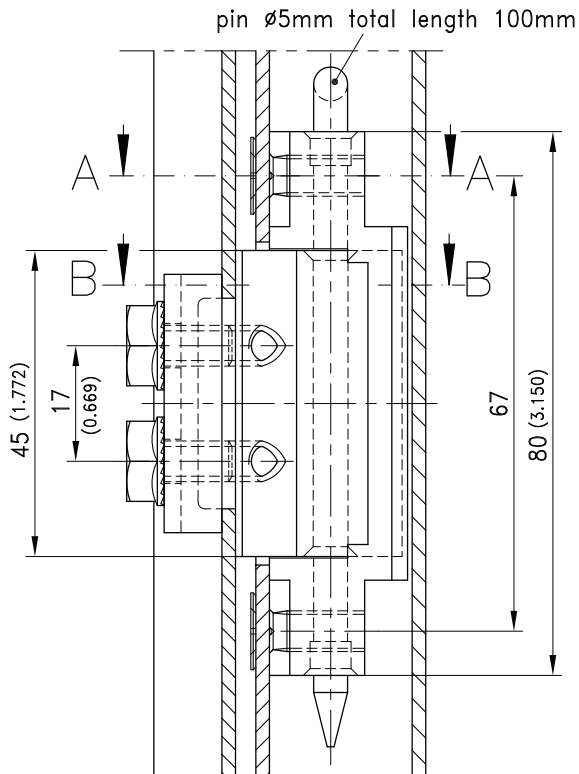

# 4-095 Concealed Hinge Pr02 120°

Nested door

## Product Notes:

- RH and LH application
- 120° opening angle

## Material:

- **Leaves:** Zinc Die, Zinc Plated
- **Fastening clip and pin:** Steel, Zinc Plated

<b>Concealed Hinge</b>	<b>Part No.</b>
<b>Fitting hardware included</b>	<b>222-9301</b>