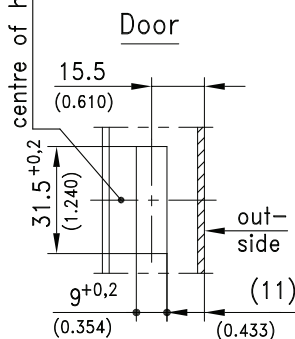

4-095 Concealed Hinge Pr02 120°

Nested door

Product Notes:

- RH and LH application
- 120° opening angle

Material:

- **Leaves:** Zinc Die, Zinc Plated
- **Fastening clip and pin:** Steel, Zinc Plated

Concealed Hinge	Part No.
Fitting hardware included	222-9301