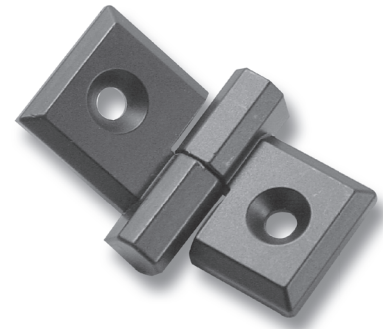

4-247 Hinge Pr01 180°

Nested door, Lift-off

Product Notes:

- Fasten to panel with screws
- Lift-off
- Link aluminum profile of various widths
- Mount on aluminum profiles either parallel or perpendicular
- Tenon fastening blocks that fit into the recess at the back of the hinges and combine positioning, fastening and anti-rotation features.
- Fastening blocks with a safety device preventing rotation are available for applications not using tenon fastening blocks or on flat surfaces (e.g. sheet metal, glass)

Material:

- **Leaves:** Zinc Die, Chrome Plated or Black Coated
- **Pin:** Stainless Steel
- **Tenon blocks and fastening blocks:** Zinc Die, Untreated

Version	Groove Width in Profile	Tenon Blocks	Fastening / Positioning Blocks*	See Page
Max. door thickness 3.2mm	8mm	265-1001	265-1101	
Max. door thickness 3.2mm	10mm	265-1002	265-1102	
Fastening block for application on flat surfaces			265-1103	10.23
c) Fixing screws M6x12 DIN 7991				10.23
* for application with non DIRAK tenon blocks				10.23

Version	Part numbers for profile width PB				
	30	35	40	45	50
Surface Chrome Plated, Door version RH	265-9001	265-9101	265-9201	265-9301	265-9401
Surface Chrome Plated, Door version LH	265-9003	265-9103	265-9203	265-9303	265-9403
Surface black, Door version RH	265-9002	265-9102	265-9202	265-9302	265-9402
Surface black, Door version LH	265-9004	265-9104	265-9204	265-9304	265-9404

Version right						
PB	Dimension C	Hinge Leaves, Chrome Plated		Hinge Leaves, Black		
		a)	with pin / b)	a)	with pin / b)	
30	16.5	265-0101.01	265-8703	265-0101.02	265-8704	
35	19	265-0201.01	265-8707	265-0201.02	265-8708	
40	21.5	265-0301.01	265-8711	265-0301.02	265-8712	
45	24	265-0401.01	265-8715	265-0401.02	265-8716	
50	26.5	265-0501.01	265-8719	265-0501.02	265-8720	