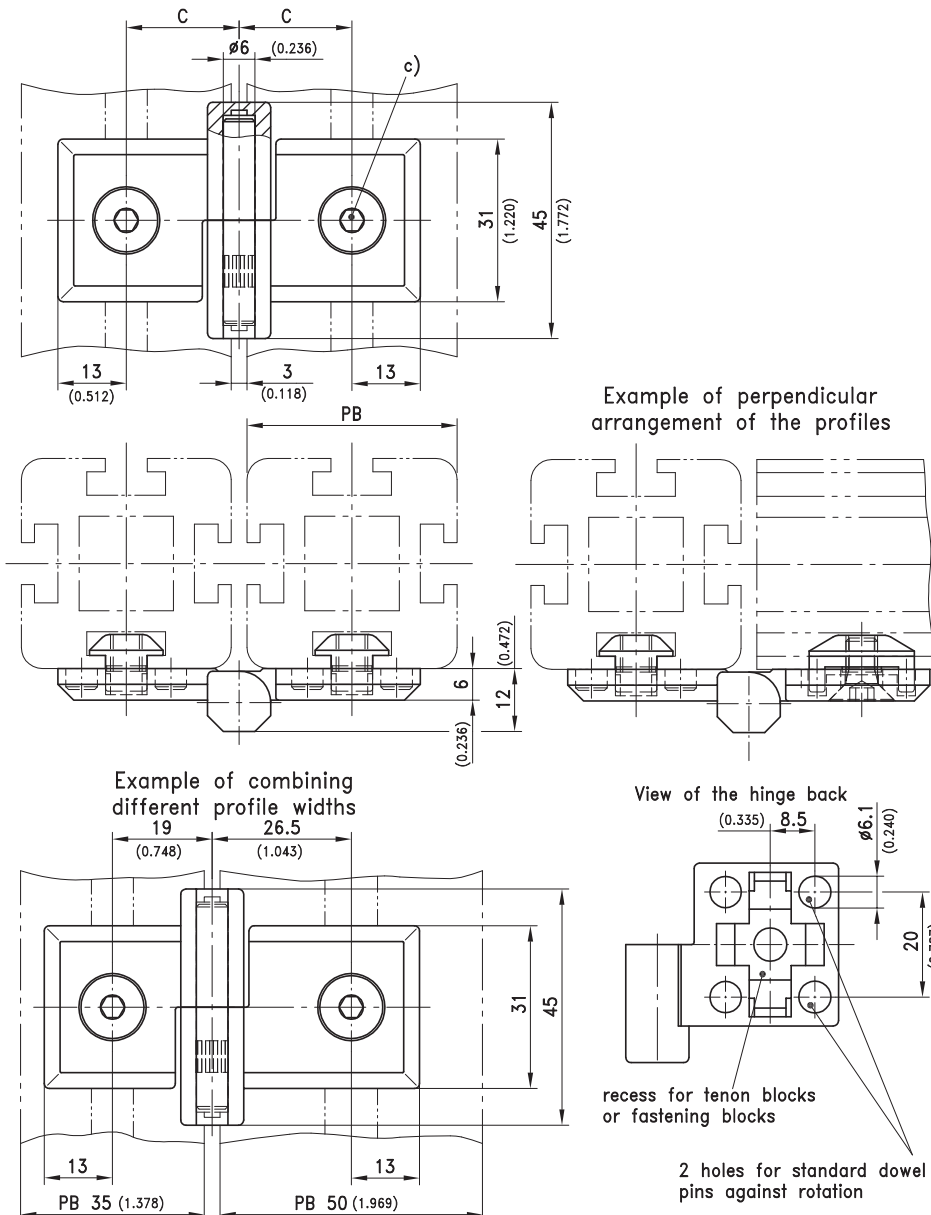

4-247 Hinge Pr01 180°

Nested door, Lift-off

Fastening/Positioning blocks