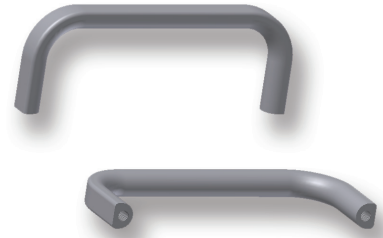

6-1105 Bridge Handle

Surface mount, Rear installation

Product Notes:

- Smooth surface
- Solid aluminium handle
- Vertical and horizontal application
- Fasten to panel with M5 screws

Material:

- Aluminium, Anodized Natural (Silver)
- **Other surfaces on request**

Bridge Handle, half round	L	L1	L2	H	H1	Aluminium Anodized
mm/inch	100/3.937	108/4.252	92/3.622	40/1.575	32/1.260	213-0516.96-00100