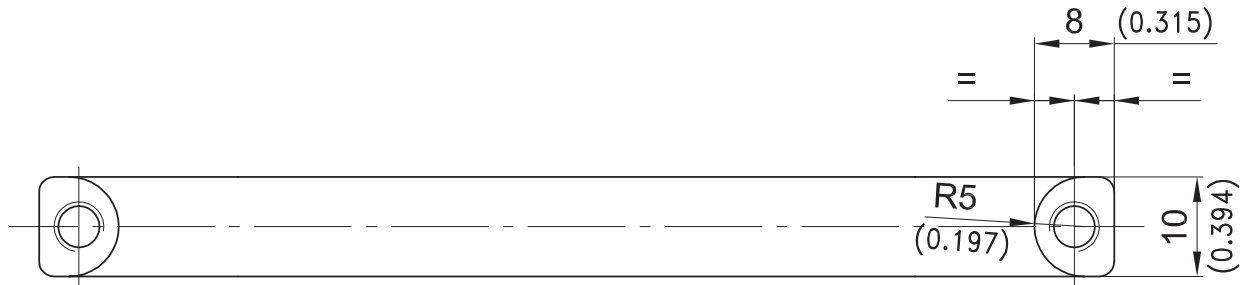

6-1105 Bridge Handle

Surface mount, Rear installation

Product Notes:

- Smooth surface
- Solid aluminium handle
- Vertical and horizontal application
- Fasten to panel with M5 screws

Material:

- Aluminium, Anodized Natural (Silver)
- **Other surfaces on request**

Bridge Handle, half round	L	L1	L2	H	H1	Aluminium Anodized
mm/inch	100/3.937	108/4.252	92/3.622	40/1.575	32/1.260	213-0516.96-00100