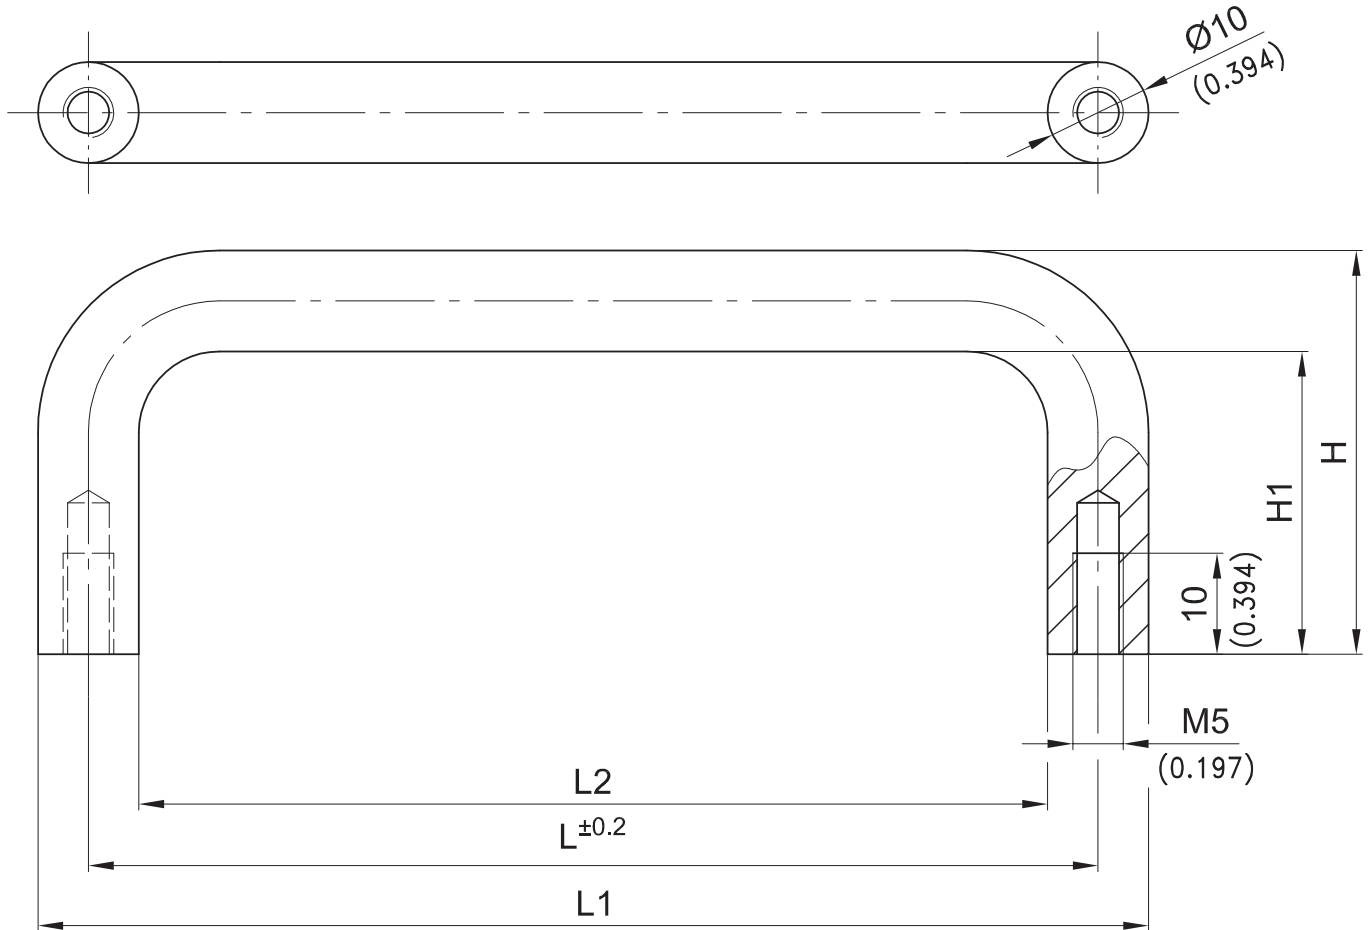

6-1103 Bridge Handle

Surface mount, Rear installation

Product Notes:

- Smooth surface
- Solid aluminium handle
- Vertical and horizontal application
- Fasten to panel with M5 screws

Material:

- Aluminium, Anodized Natural (Silver)
- **Other surfaces on request**

Bridge Handle, round	L	L ₁	L ₂	H	H ₁	Aluminium Anodized
mm/inch	100/3.937	110/4.331	90/3.543	40/1.575	30/1.181	213-0517.96-00100