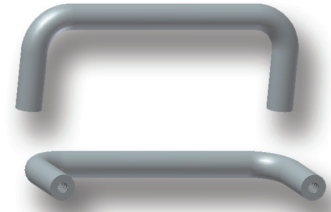

6-1103 Bridge Handle

Surface mount, Rear installation

Product Notes:

- Smooth surface
- Solid aluminium handle
- Vertical and horizontal application
- Fasten to panel with M5 screws

Material:

- Aluminium, Anodized Natural (Silver)
- **Other surfaces on request**

Bridge Handle, round	L	L ₁	L ₂	H	H ₁	Aluminium Anodized
mm/inch	100/3.937	110/4.331	90/3.543	40/1.575	30/1.181	213-0517.96-00100