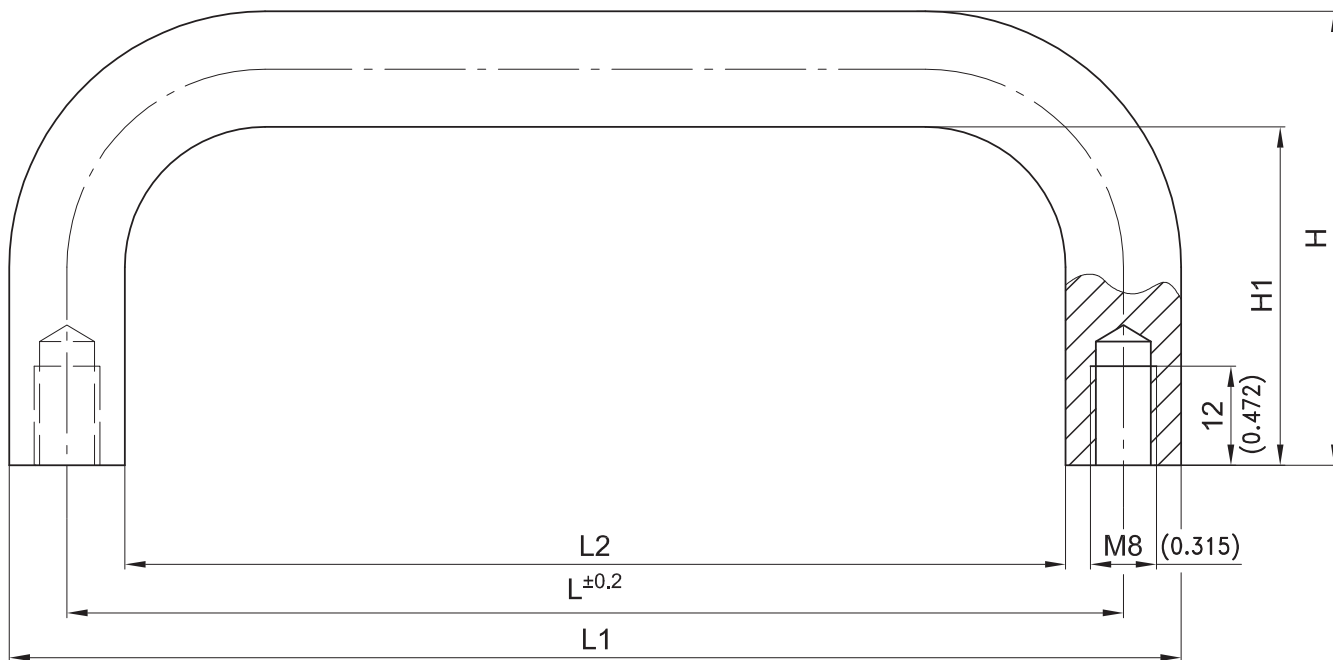

# 6-1102 Bridge Handle

Surface mount, Rear installation

## Product Notes:

- Smooth surface
- Solid aluminium handle
- Vertical and horizontal application
- Fasten to panel with M8 screws

## Material:

- Aluminium, Anodized Natural (Silver)
- **Other surfaces on request**

Bridge Handle, ellipse mm/inch	L	L1	L2	H	H1	Aluminium Anodized
	112/4.409	126/4.961	98/3.858	55/2.165	41/1.614	<b>213-0514.96-00112</b>
	128/5.039	142/5.591	114/4.488	55/2.165	41/1.614	<b>213-0514.96-00128</b>
	160/6.299	174/6.850	146/5.748	55/2.165	41/1.614	<b>213-0514.96-00160</b>
	192/7.559	206/8.110	178/7.008	55/2.165	41/1.614	<b>213-0514.96-00192</b>
	300/11.811	314/12.362	286/11.260	55/2.165	41/1.614	<b>213-0514.96-00300</b>