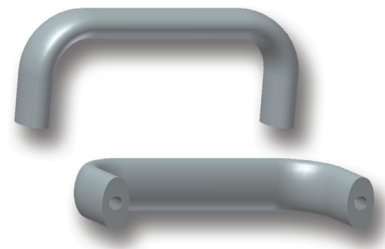

# 6-1102 Bridge Handle

Surface mount, Rear installation

## Product Notes:

- Smooth surface
- Solid aluminium handle
- Vertical and horizontal application
- Fasten to panel with M8 screws

## Material:

- Aluminium, Anodized Natural (Silver)
- **Other surfaces on request**

Bridge Handle, ellipse mm/inch	L	L1	L2	H	H1	Aluminium Anodized
	112/4.409	126/4.961	98/3.858	55/2.165	41/1.614	<b>213-0514.96-00112</b>
	128/5.039	142/5.591	114/4.488	55/2.165	41/1.614	<b>213-0514.96-00128</b>
	160/6.299	174/6.850	146/5.748	55/2.165	41/1.614	<b>213-0514.96-00160</b>
	192/7.559	206/8.110	178/7.008	55/2.165	41/1.614	<b>213-0514.96-00192</b>
	300/11.811	314/12.362	286/11.260	55/2.165	41/1.614	<b>213-0514.96-00300</b>