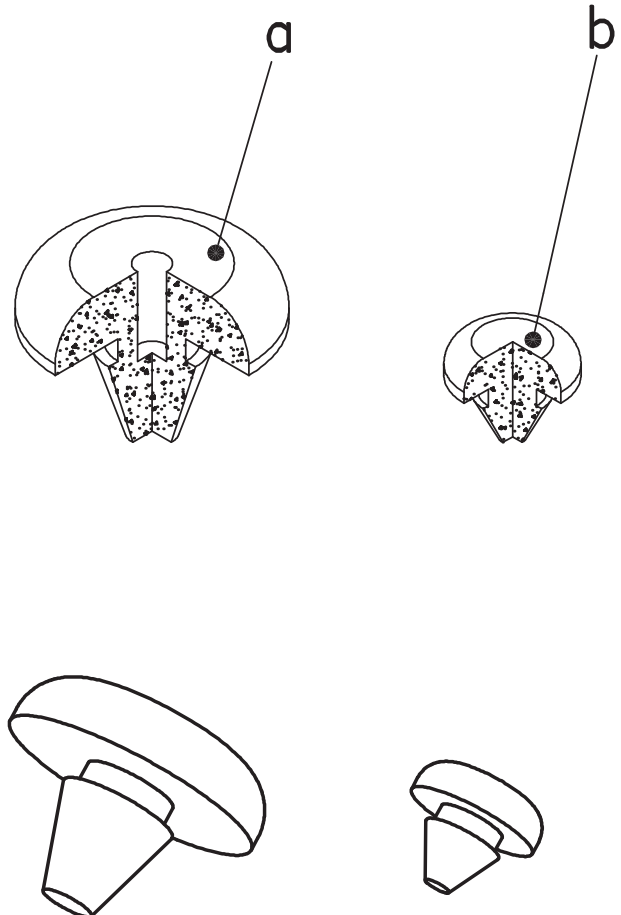

# 5-950.02 Mushroom Type Bumpers

**Product Notes:**

- Mushroom bumpers are available in variety of sizes
- Protection against damage to other surfaces when opening and closing hinged hatch covers or doors.
- Can be used as rubber feet
- Prevents floor scratching
- Dampens vigorous movements

**Material:**

- **Bumpers:** EPDM 30%/ NR 70%, Black, Shore A 60°

**Customized designs:**

- If the cross-sections shown are not suitable, customized profile can be developed to meet application need

D / inch	d	h	d1	d2	d3	h1	h2	t	R	Packaging Unit	Part No.
a) 20/0.787	9/0.354	15/0.591	3/0.118	4	7/0.276	5	2/0.079	8/0.315	4/0.158	10 pieces	209-3101
b) 10/0.394	6/0.236	8.5/0.335	-	2	5/0.197	3	1.5/0.059	-	2	10 pieces	209-3102