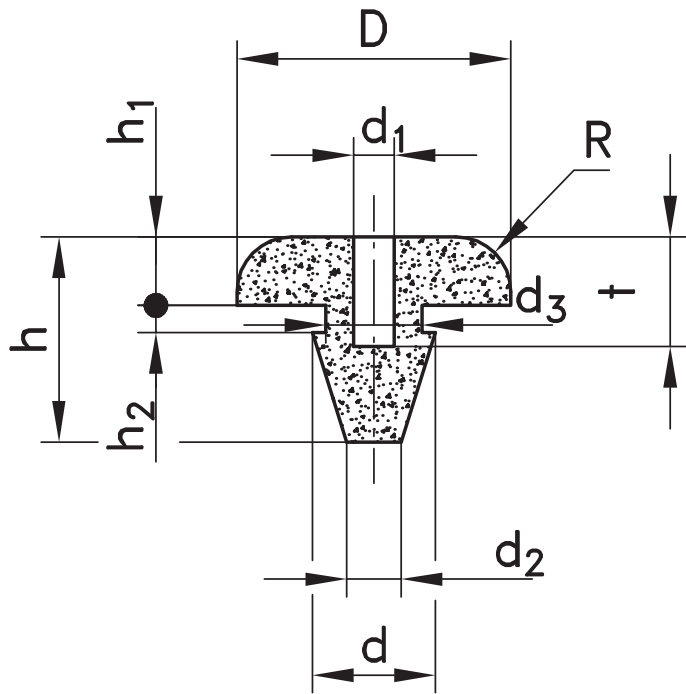

# 5-950.02 Mushroom Type Bumpers

**Product Notes:**

- Mushroom bumpers are available in variety of sizes
- Protection against damage to other surfaces when opening and closing hinged hatch covers or doors.
- Can be used as rubber feet
- Prevents floor scratching
- Dampens vigorous movements

**Material:**

- **Bumpers:** EPDM 30%/ NR 70%, Black, Shore A 60°

**Customized designs:**

- If the cross-sections shown are not suitable, customized profile can be developed to meet application need

D / inch	d	h	d1	d2	d3	h1	h2	t	R	Packaging Unit	Part No.
a) 20/0.787	9/0.354	15/0.591	3/0.118	4	7/0.276	5	2/0.079	8/0.315	4/0.158	10 pieces	209-3101
b) 10/0.394	6/0.236	8.5/0.335	-	2	5/0.197	3	1.5/0.059	-	2	10 pieces	209-3102