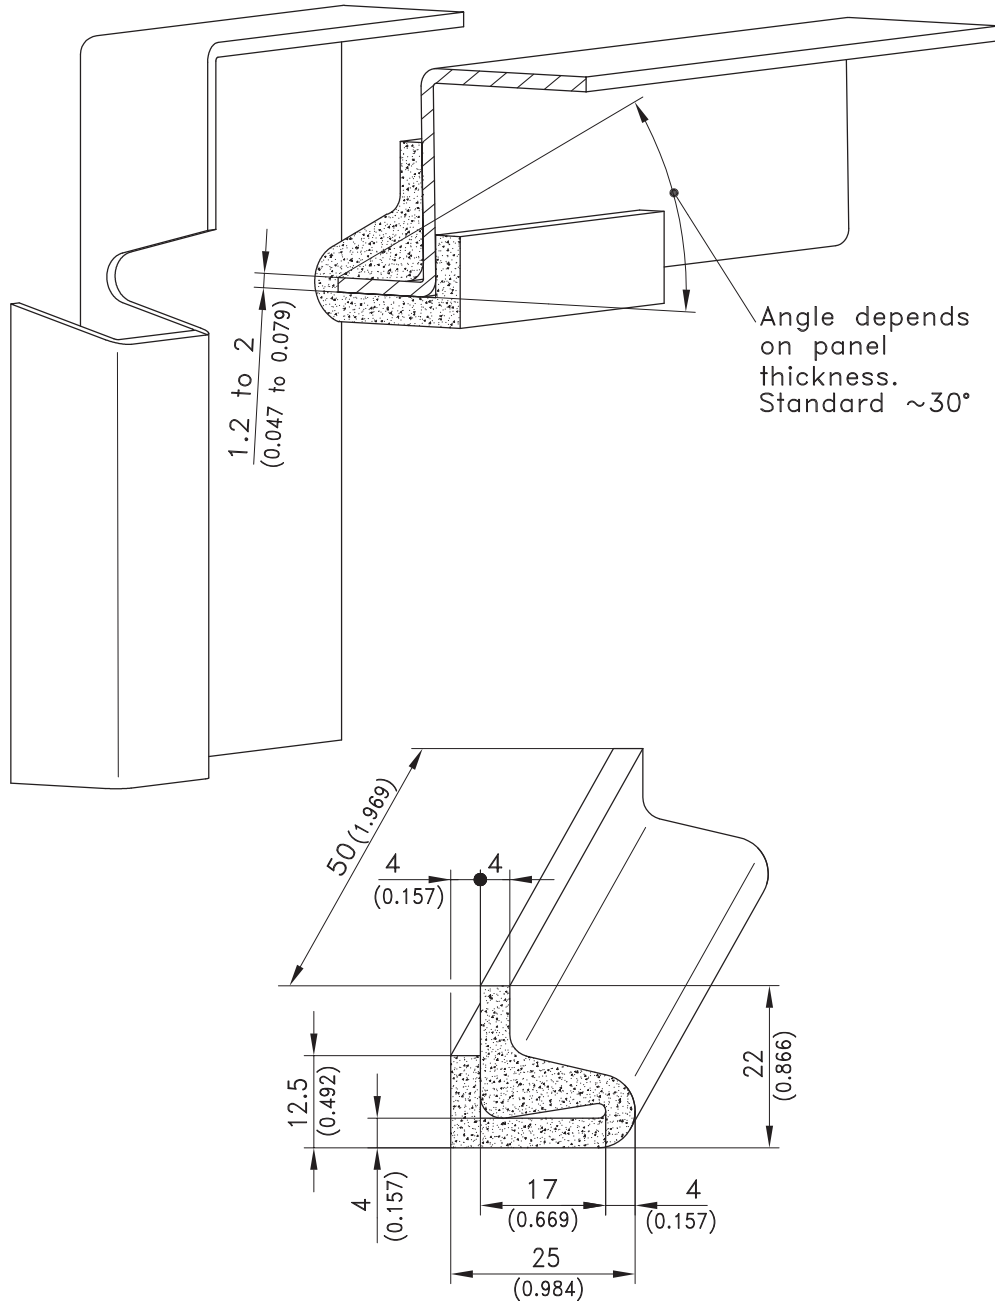

5-156 Profiles for Double Doors

Product Notes:

- Seal for double doors

Material:

- **Profile:** EPDM

Customized designs:

- If the cross-sections shown are not suitable, customized profile can be developed to meet application need

Material	Color	Packaging Unit	Part No.
EPDM 15° Shore A	Black	10 pcs. of 50mm	209-1204.00-00050